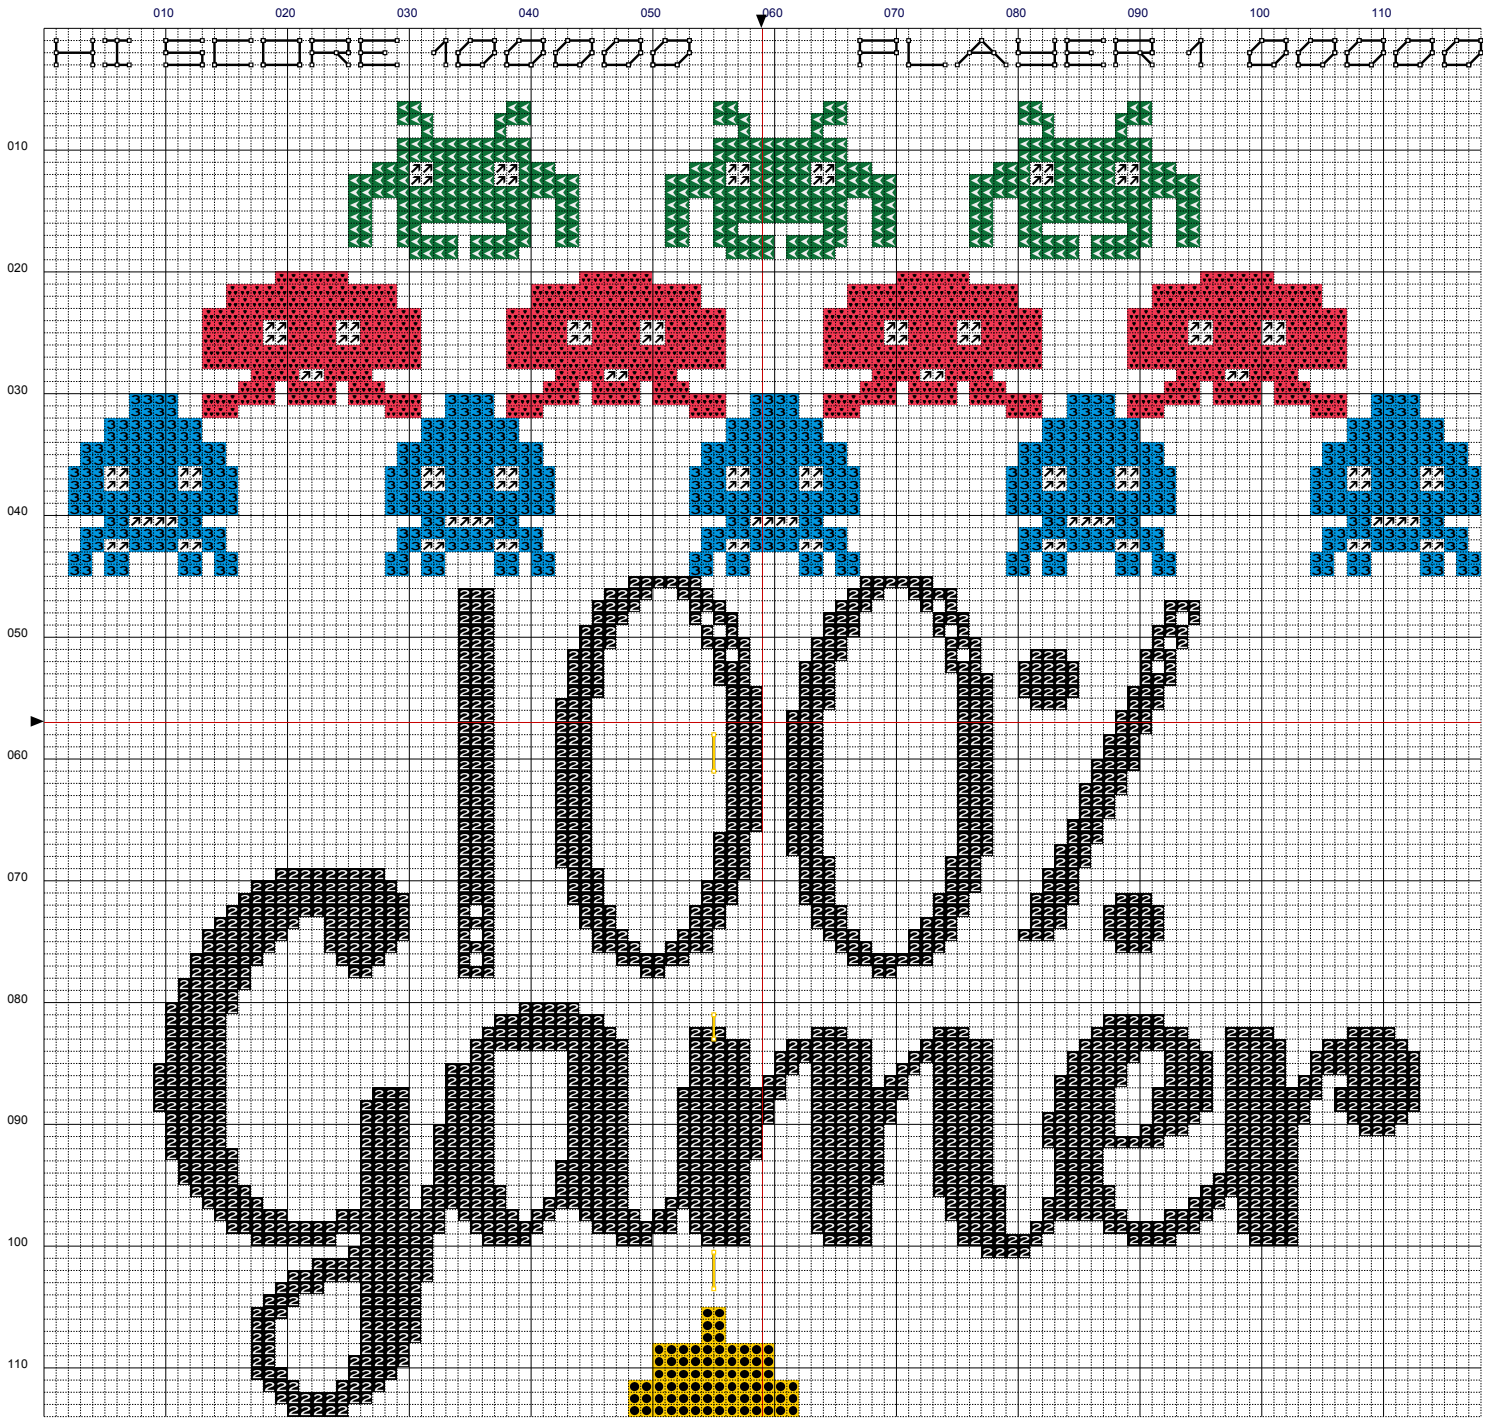

# 100% Gamer

# 100% Gamer

8.4 x 8.1 in. @ 14.0 stitch/in

|             | Number    | Name:                 | Strands |
|-------------|-----------|-----------------------|---------|
| <b>2</b>    | DMC 310   | Black                 | 2       |
| <b>●</b>    | DMC 973   | Canary bright         | 2       |
| <b>&lt;</b> | DMC 701   | Christmas Green light | 2       |
| <b>3</b>    | DMC 996   | Electric Blue medium  | 2       |
| <b>♣</b>    | DMC 892   | Carnation medium      | 2       |
| <b>↗</b>    | DMC BLANC | White                 | 2       |

| No.             | B/S - Color  | Stitches |
|-----------------|--|----------|
| DMC 310 (2 str) |  | 113      |
| DMC 973 (2 str) |  | 3        |