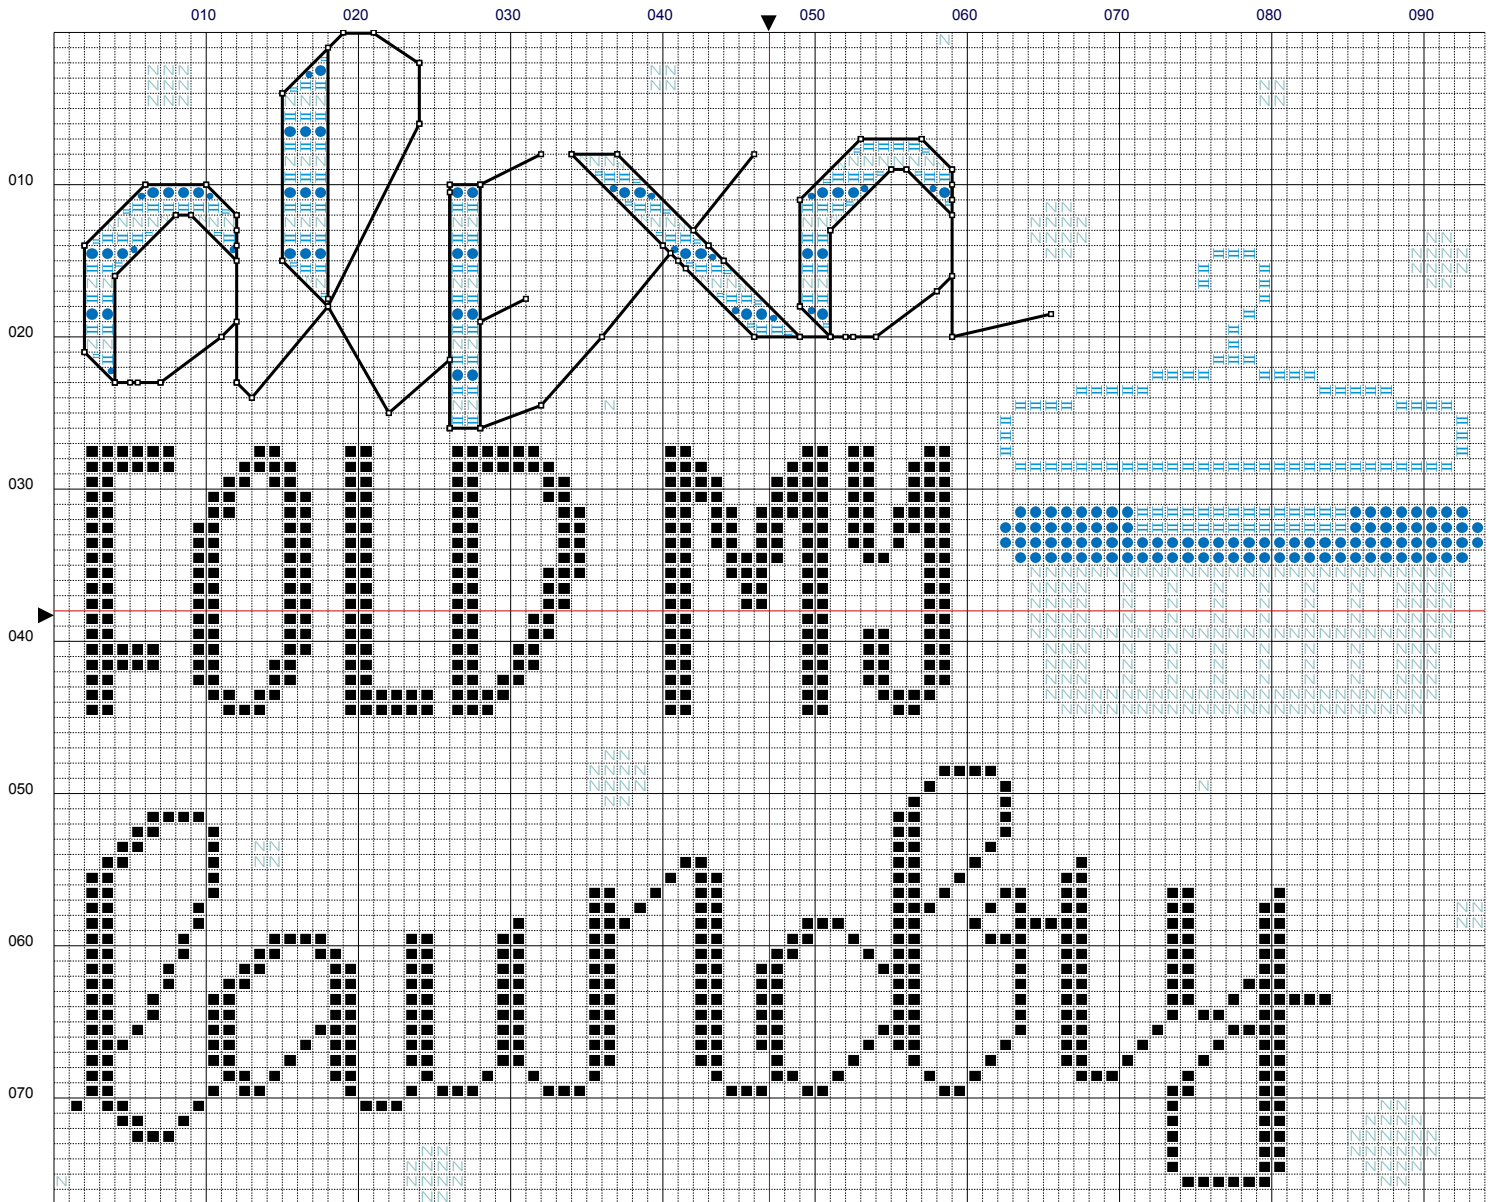

Alexa! Fold My Laundry

Alexa! Fold My Laundry

Alexa! Fold My Laundry

6.7 x 5.5 in. @ 14.0 stitch/in

	Number	Name:	Strands
	DMC 310	Black	2
	DMC 3811	Turquoise very light	2
	DMC 996	Electric Blue medium	2
	DMC 995	Electric Blue dark	2

No.	B/S - Color	Stitches
DMC 310 (2 str)		63

Hand lettering by Holli Mostella