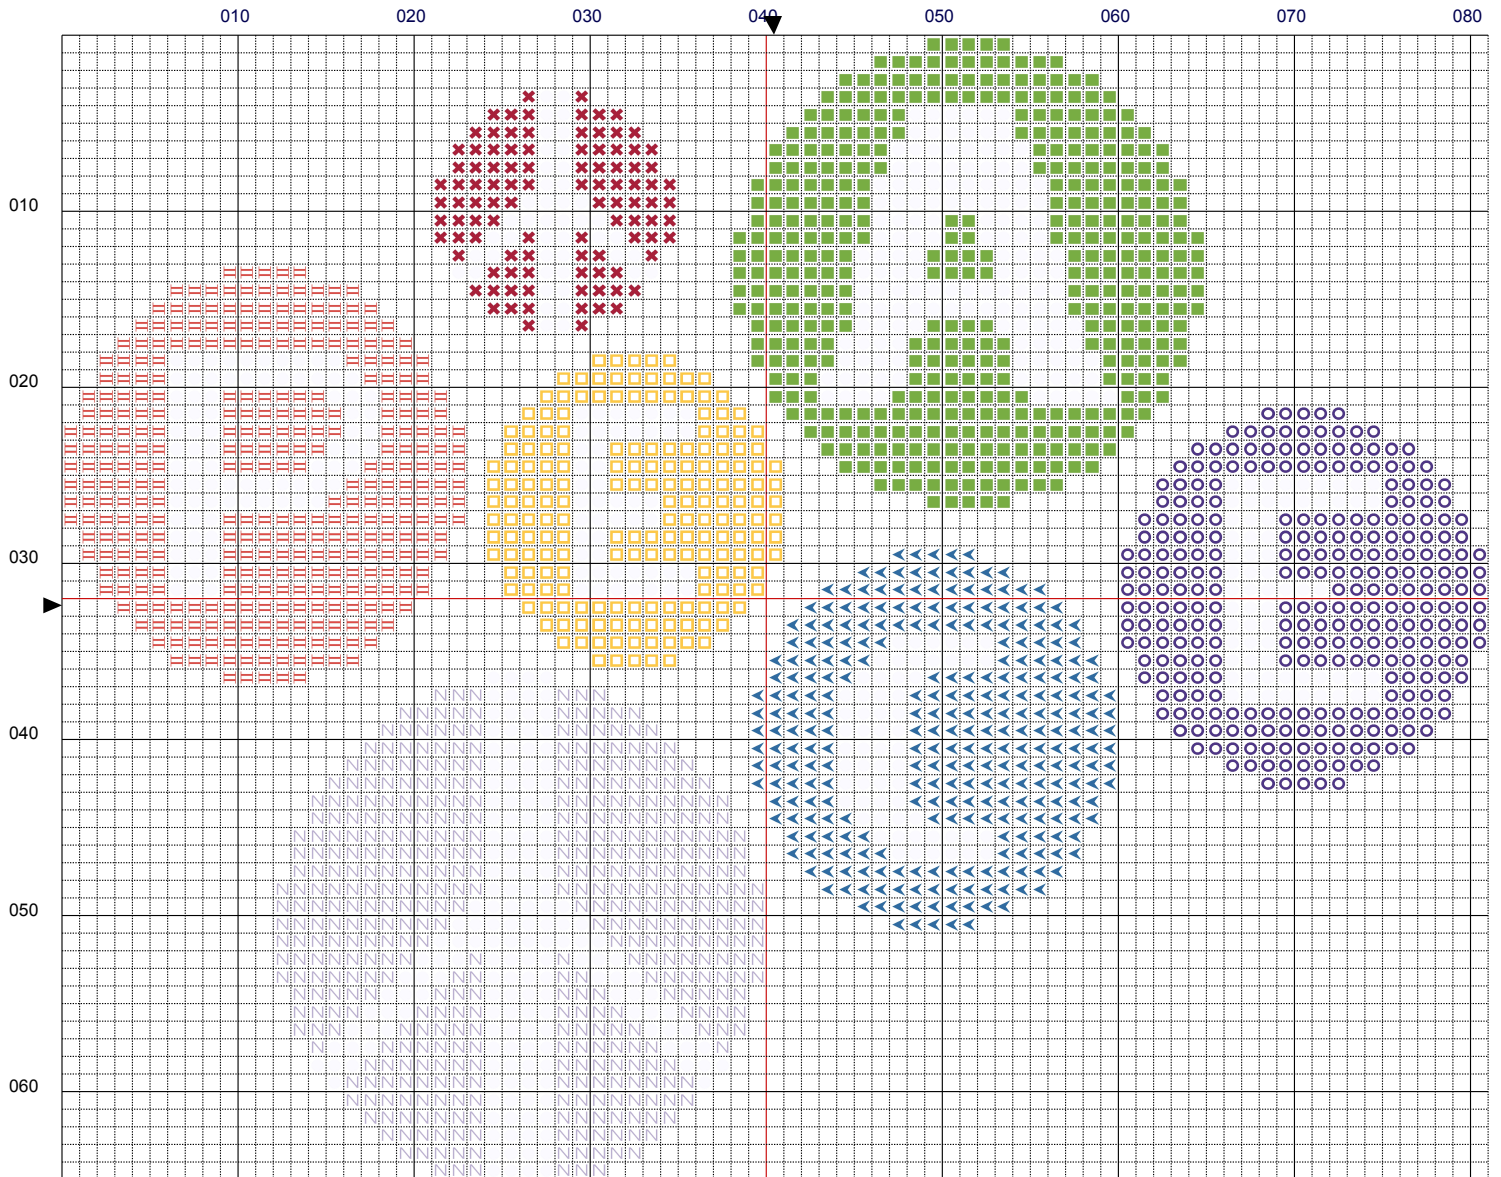

Peace

Peace

Peace

5.8 x 4.6 in. @ 14.0 stitch/in

	Number	Name:	Strands
■	DMC 704	Chartreuse bright	2
N	DMC 26	Hyacinth	2
II	DMC 351	Coral	2
●	DMC B5200	Snow White	2
□	DMC 743	Yellow medium	2
○	DMC 333	Blue Violet very dark	2
×	DMC 3831	Raspberry dark	2
◀	DMC 826	Blue medium	2