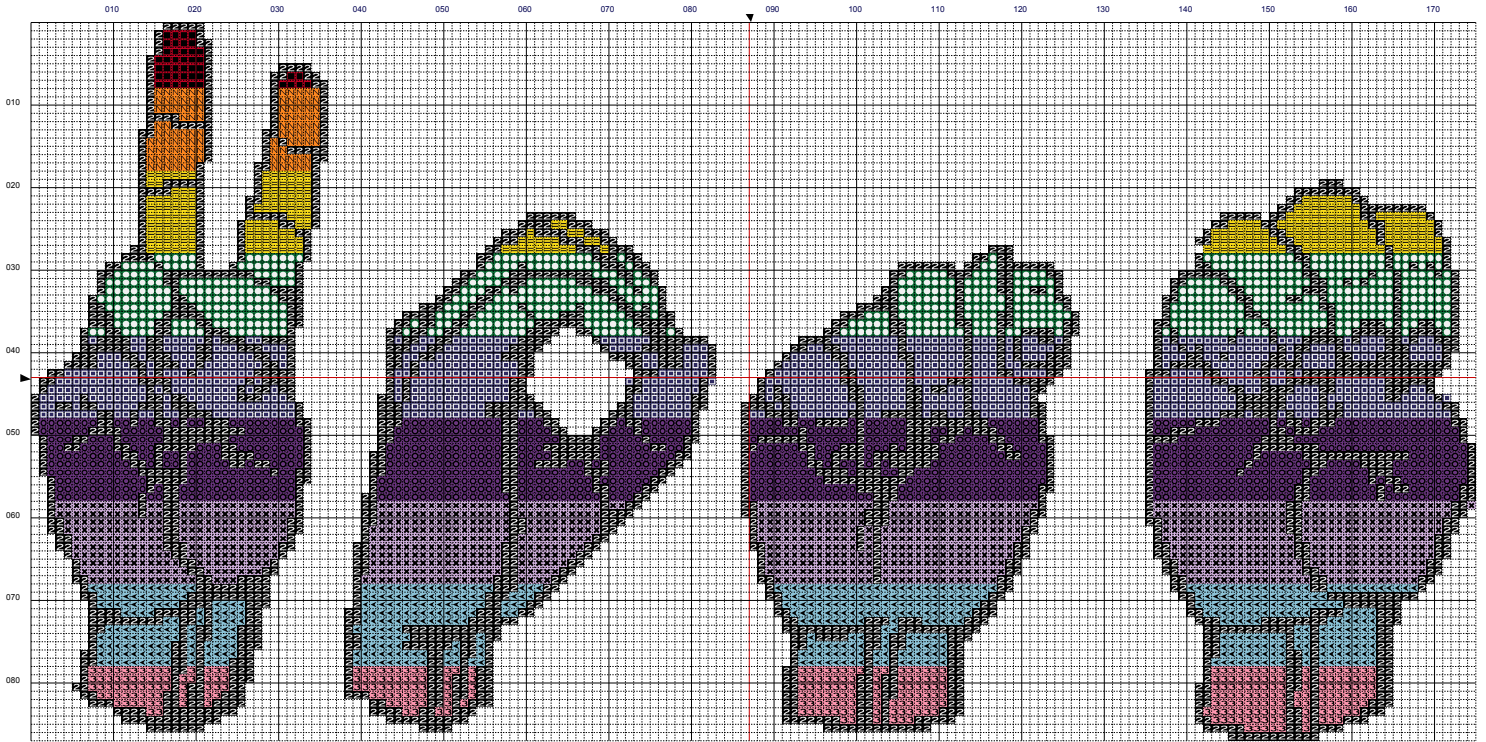

ASL Vote

ASL Vote

ASL Vote

12.5 x 6.2 in. @ 14.0 stitch/in

	Number	Name:	Strands
2	DMC 310	Black	2
■	DMC 666	Christmas Red bright	2
N	DMC 741	Tangerine medium	2
II	DMC 307	Lemon	2
●	DMC 701	Christmas Green light	2
□	DMC 791	Cornflower Blue very	2
○	DMC 3837	Lavender ultra dark	2
×	DMC 211	Lavender light	2
◀	DMC 3761	Sky Blue light	2
3	DMC 3716	Dusty Rose very light	2