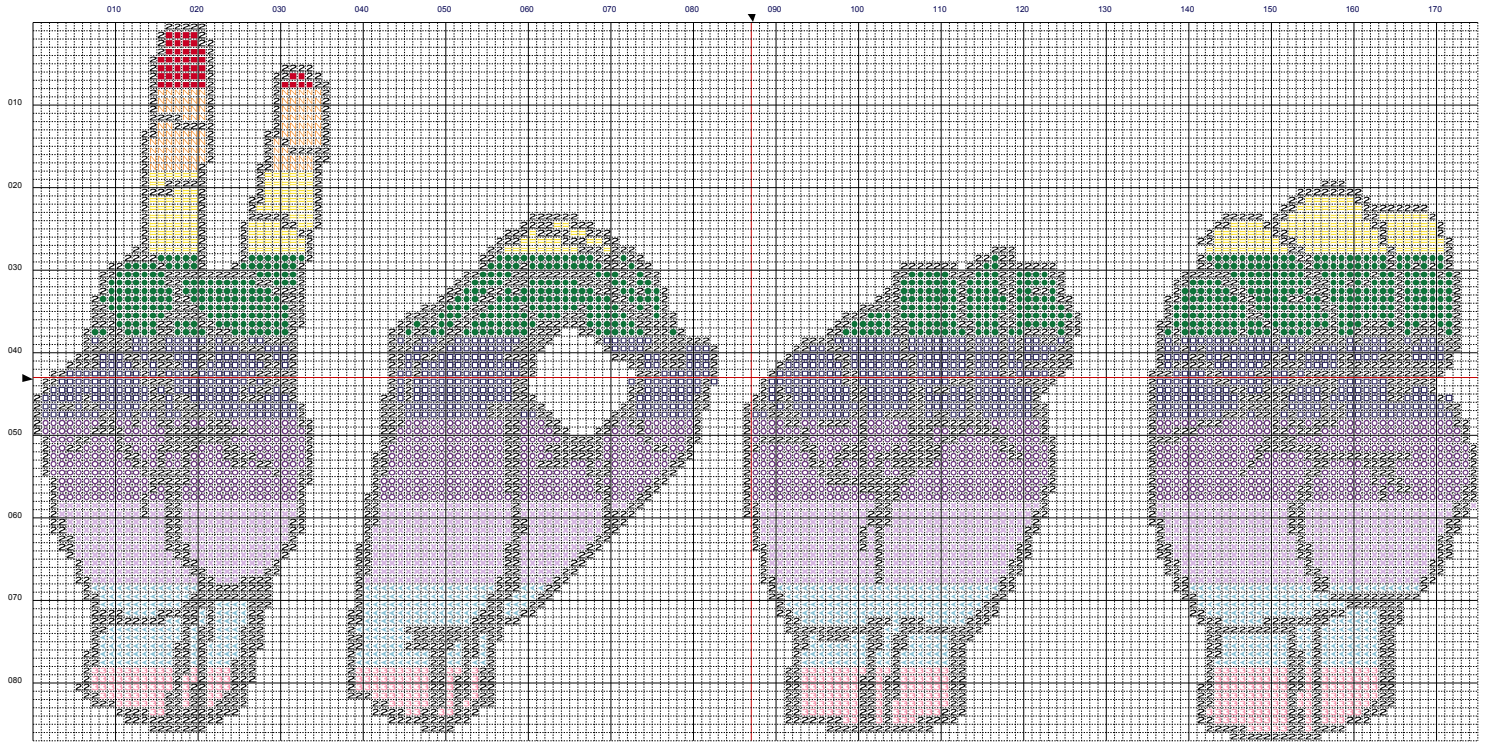

ASL Vote

ASL Vote

ASL Vote

12.5 x 6.2 in. @ 14.0 stitch/in

	Number	Name:	Strands
2	DMC 310	Black	2
■	DMC 666	Christmas Red bright	2
N	DMC 741	Tangerine medium	2
II	DMC 307	Lemon	2
●	DMC 701	Christmas Green light	2
□	DMC 791	Cornflower Blue very	2
○	DMC 3837	Lavender ultra dark	2
×	DMC 211	Lavender light	2
◀	DMC 3761	Sky Blue light	2
3	DMC 3716	Dusty Rose very light	2