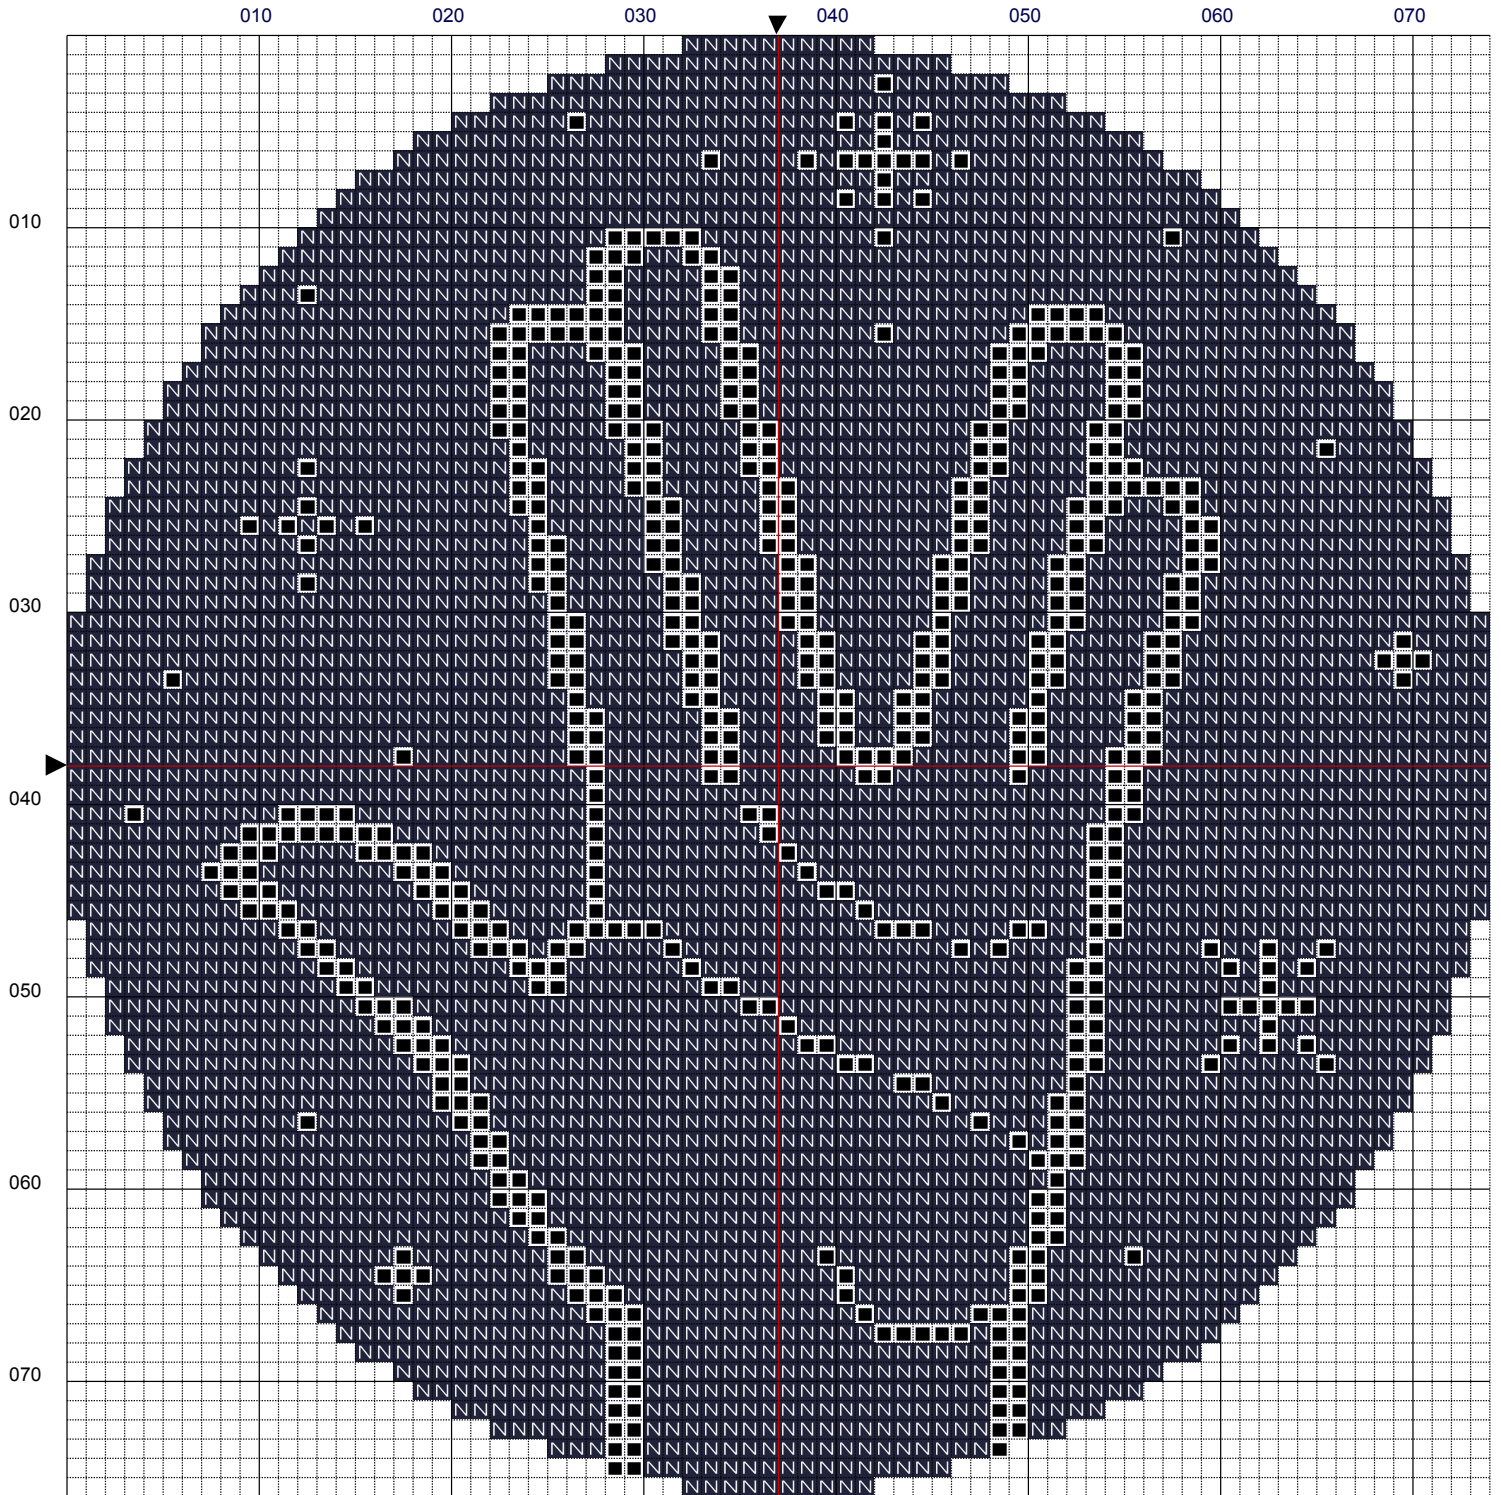

Live Long and Prosper

Live Long and Prosper

5.3 x 5.4 in. @ 14.0 stitch/in

	Number	Name:	Strands
■	DMC B5200	Snow White	2
N	DMC 823	Navy Blue dark	2