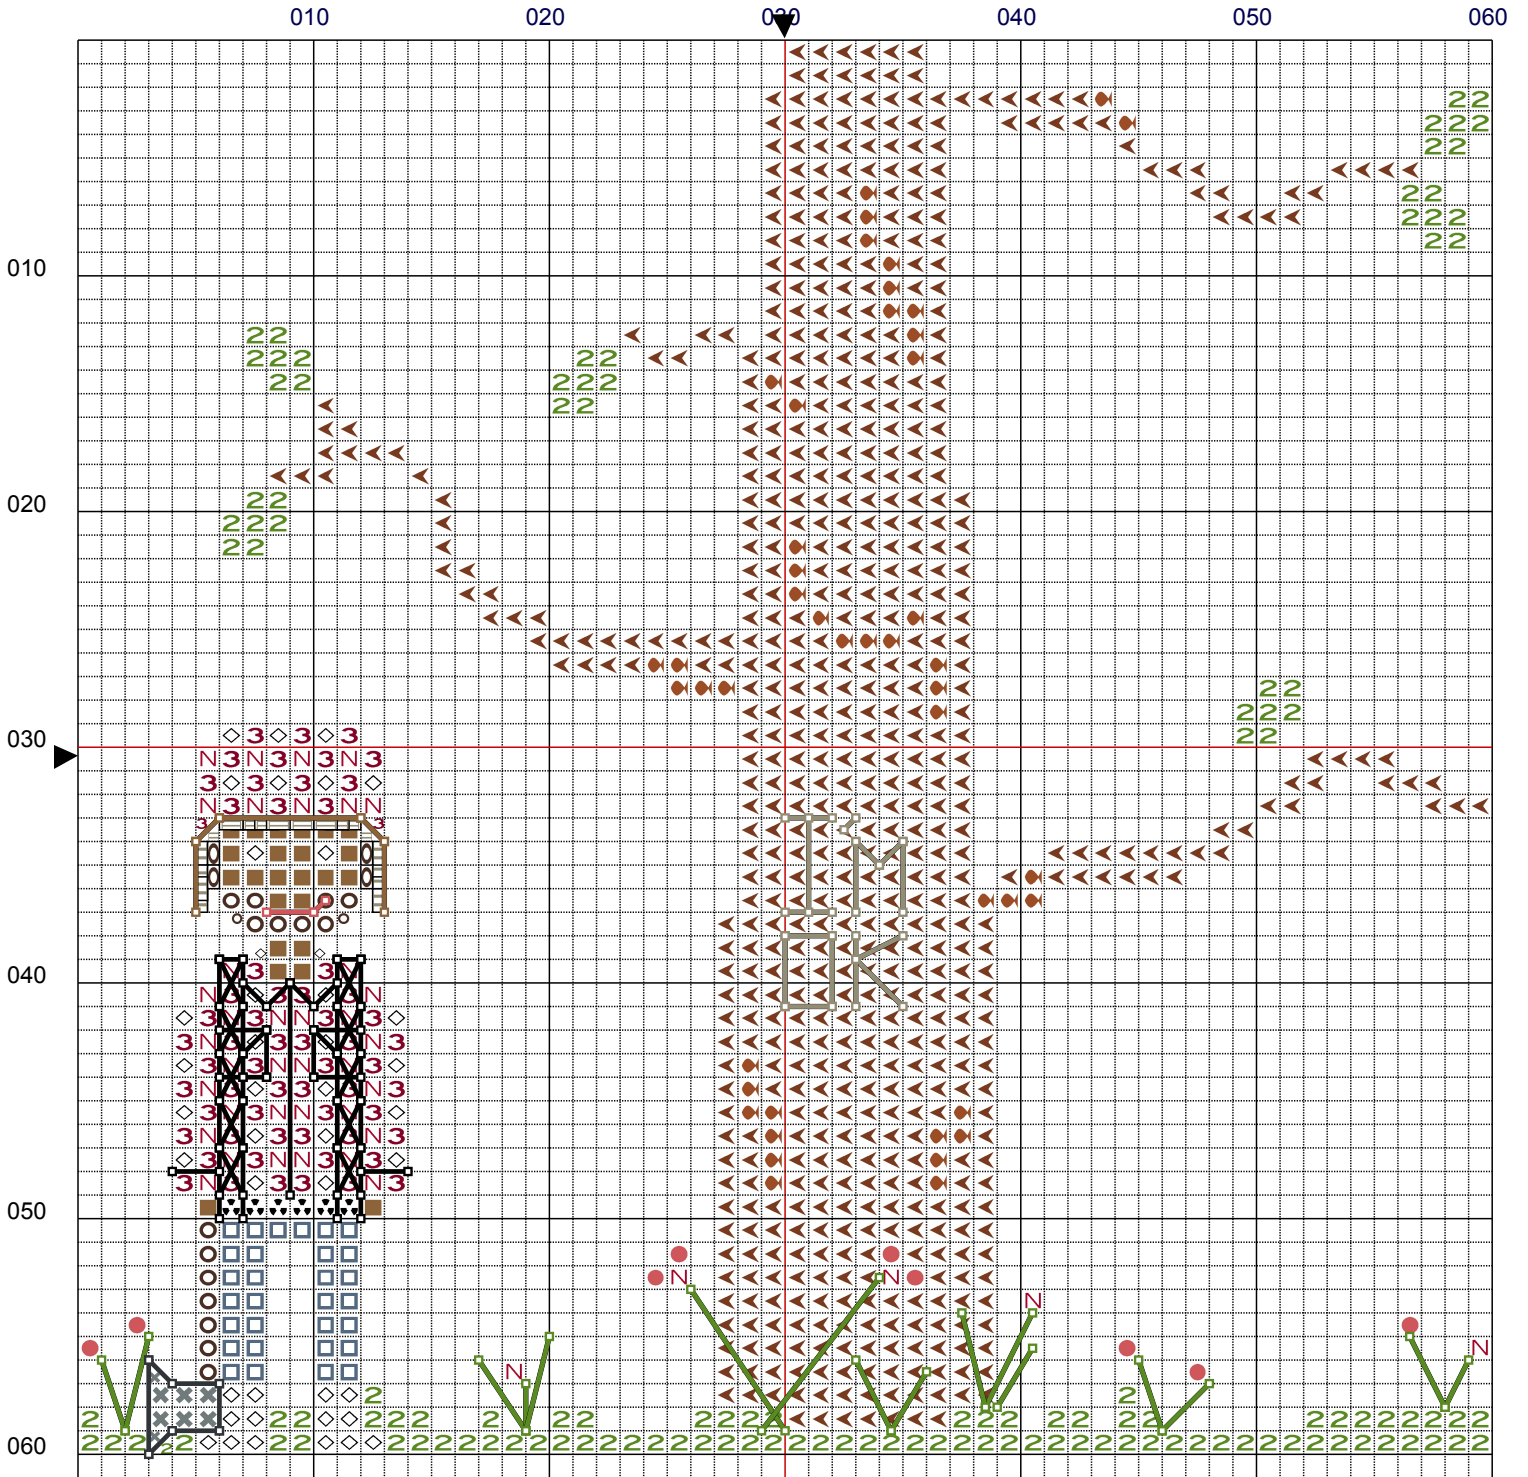

I'm a Lumberjack

I'm a Lumberjack

I'm a Lumberjack

4.3 x 4.3 in. @ 14.0 stitch/in

	Number	Name:	Strands
	DMC 310	Black	2
	DMC 167	Yellow Beige very dark	2
	DMC 321	Christmas Red	2
	DMC 3023	Brown Grey light	2
	DMC 3712	Salmon medium	2
	DMC 931	Antique Blue medium	2
	DMC 498	Christmas Red dark	2
	DMC 310	Black	2
	DMC 898	Coffee Brown very dark	2
	DMC 169	Pewter light	2
	DMC 975	Golden Brown dark	2
	DMC 906	Parrot Green medium	2
	DMC 3799	Pewter Grey very dark	2
	DMC 3826	Golden Brown	2

No.	B/S - Color	Stitches
DMC 310 (2 str)		16
DMC 167 (2 str)		5
DMC 3023 (2 str)		15
DMC 3712 (2 str)		2
DMC 310 (2 str)		26
DMC 906 (2 str)		16
DMC 3799 (2 str)		6