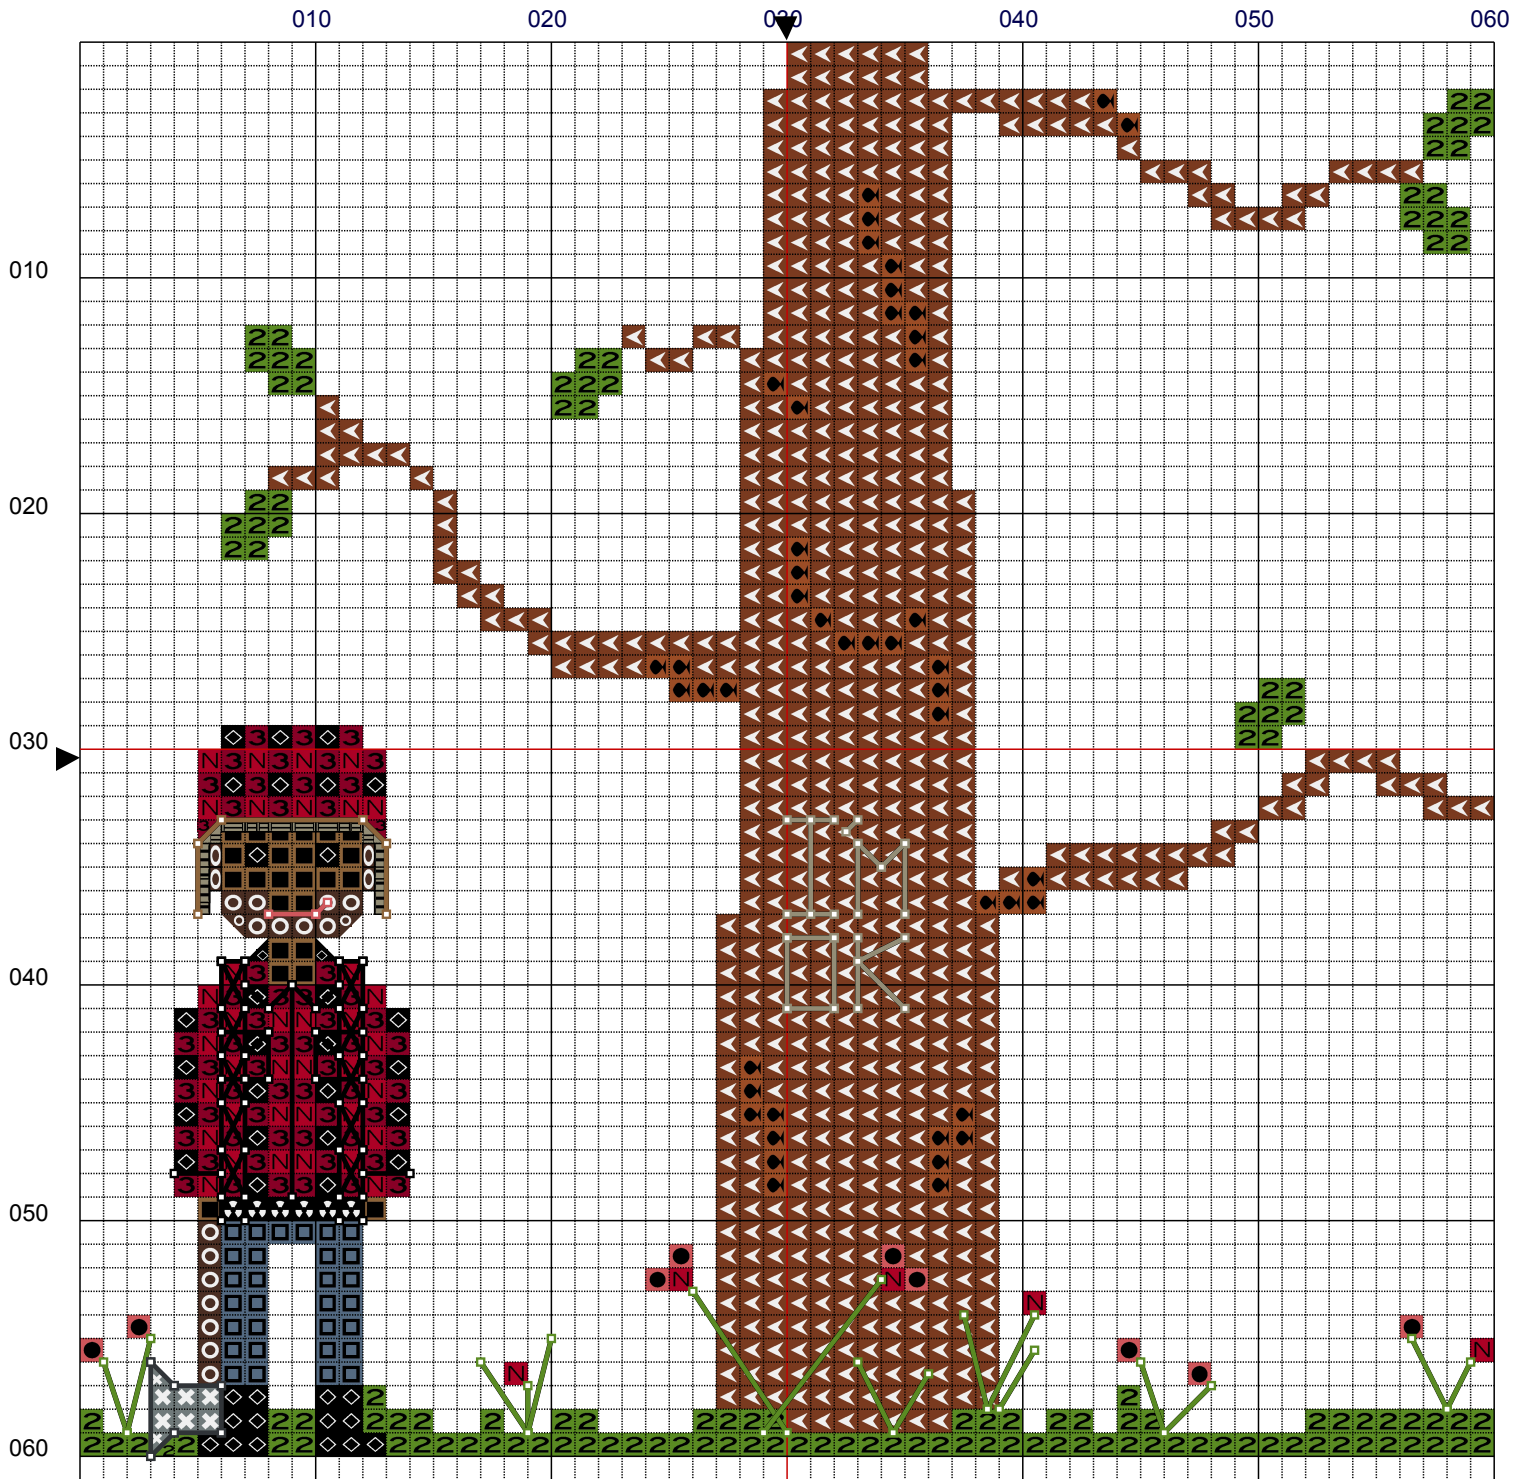

I'm a Lumberjack

I'm a Lumberjack

I'm a Lumberjack

4.3 x 4.3 in. @ 14.0 stitch/in

	Number	Name:	Strands
	DMC 310	Black	2
	DMC 167	Yellow Beige very dark	2
	DMC 321	Christmas Red	2
	DMC 3023	Brown Grey light	2
	DMC 3712	Salmon medium	2
	DMC 931	Antique Blue medium	2
	DMC 498	Christmas Red dark	2
	DMC 310	Black	2
	DMC 898	Coffee Brown very dark	2
	DMC 169	Pewter light	2
	DMC 975	Golden Brown dark	2
	DMC 906	Parrot Green medium	2
	DMC 3799	Pewter Grey very dark	2
	DMC 3826	Golden Brown	2

No.	B/S - Color	Stitches
DMC 310 (2 str)		16
DMC 167 (2 str)		5
DMC 3023 (2 str)		15
DMC 3712 (2 str)		2
DMC 310 (2 str)		26
DMC 906 (2 str)		16
DMC 3799 (2 str)		6