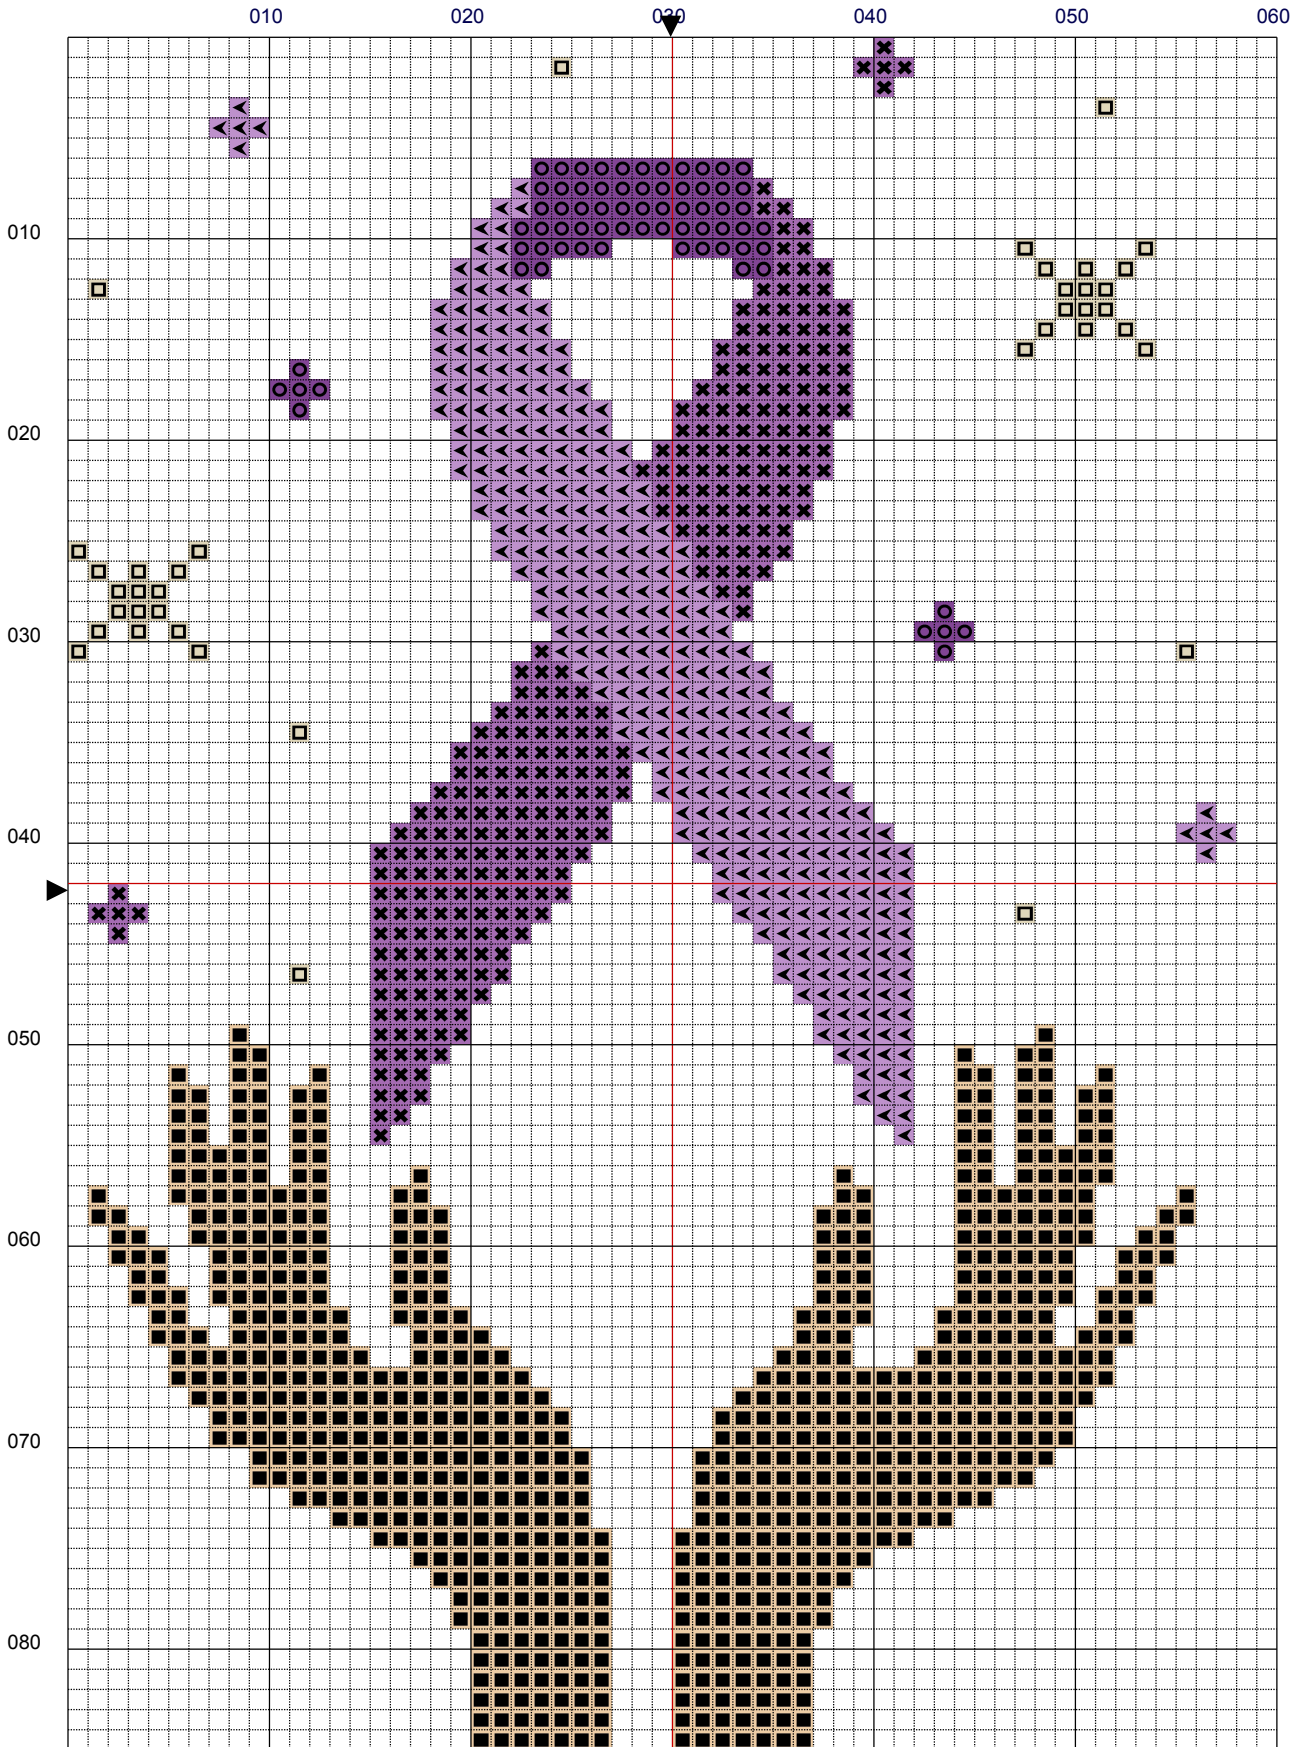

Overdose Awareness Day

Overdose Awareness Day

	Number	Name:	Strands	Length
■	DMC 739	Tan ultra very light	2	0.6 skeins
□	DMC 822	Beige Grey light	2	0.1 skeins
○	DMC 208	Lavender very dark	2	0.1 skeins
✕	DMC 209	Lavender dark	2	0.2 skeins
◀	DMC 210	Lavender medium	2	0.3 skeins