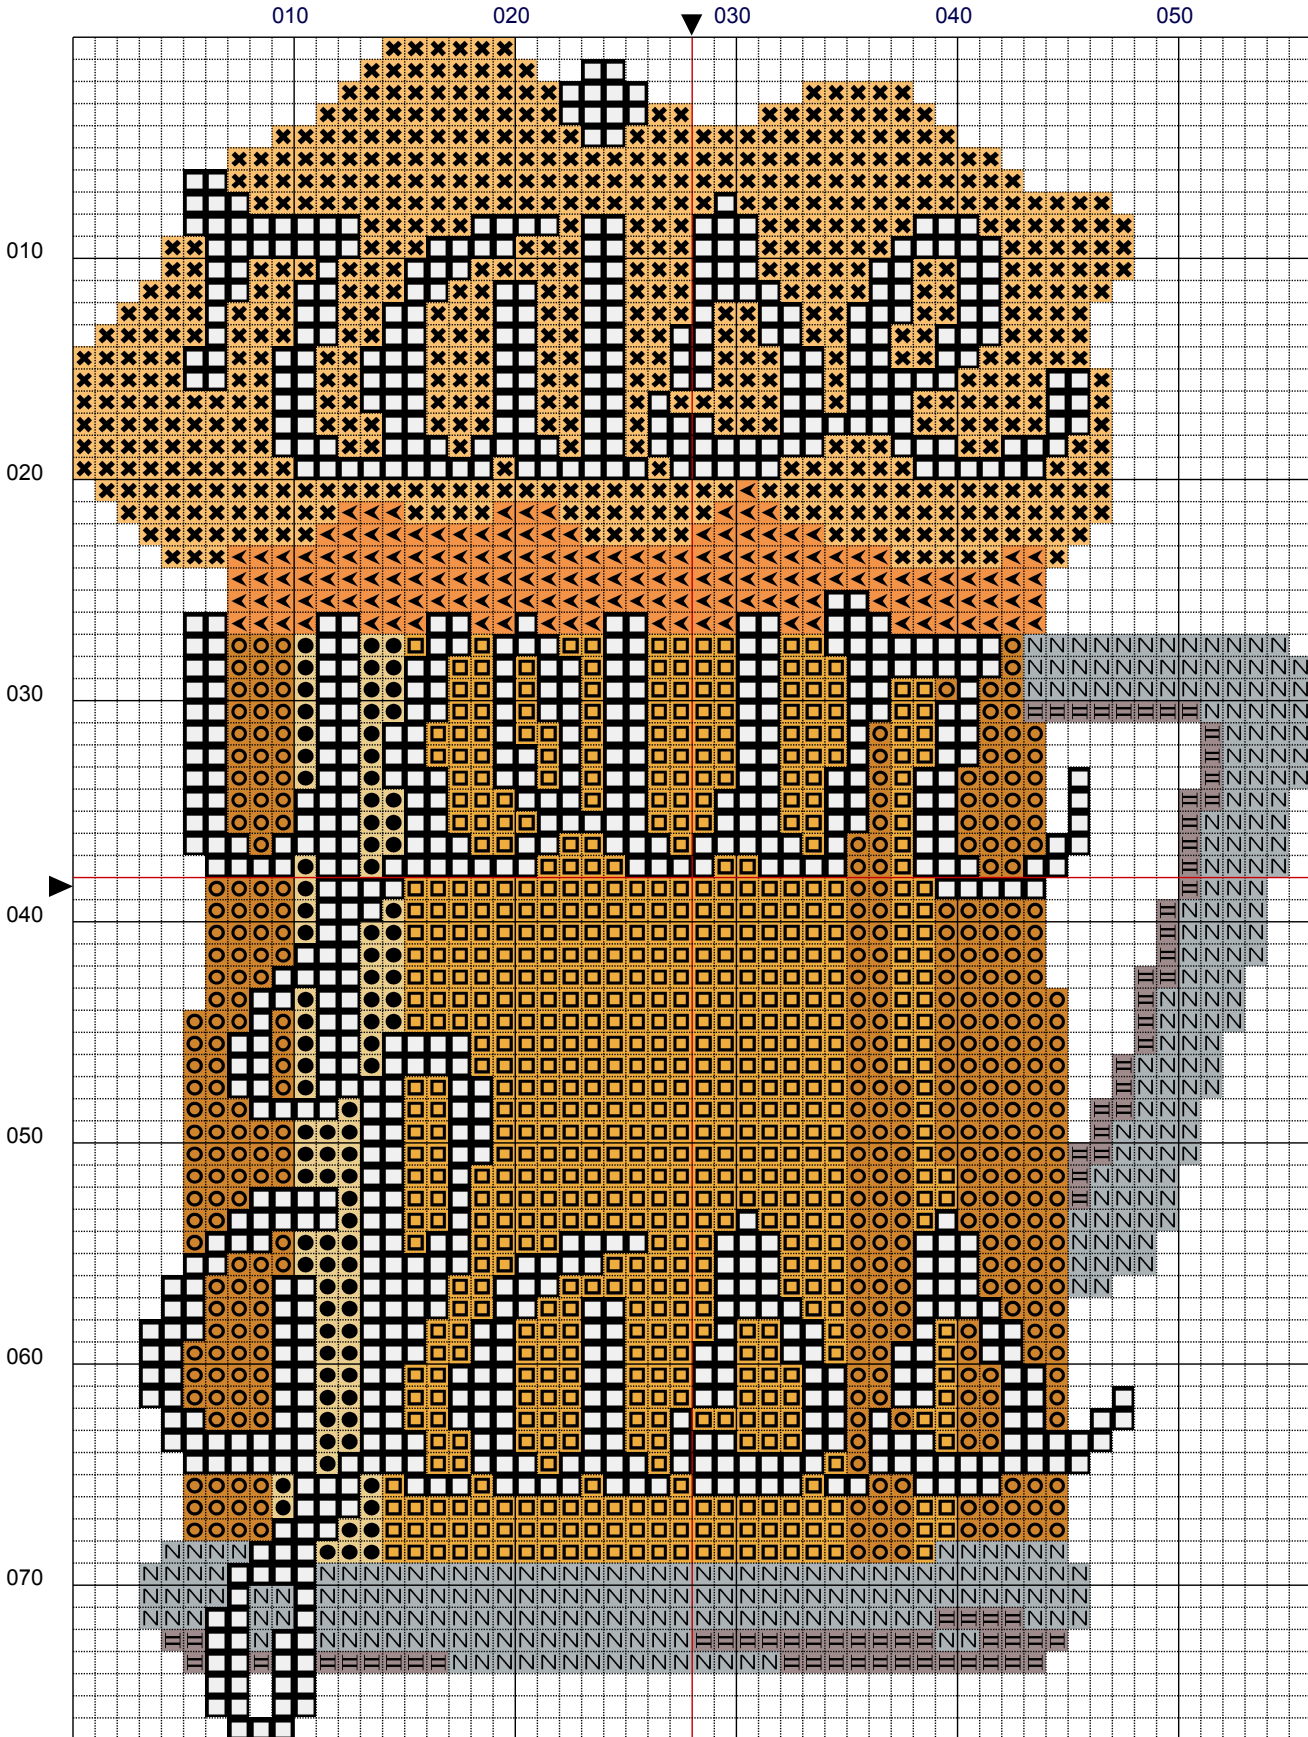

Raise Your Glass

Raise Your Glass

4.0 x 5.5 in. @ 14.0 stitch/in

	Number	Name:	Strands
■	DMC 310	Black	2
N	DMC 168	Pewter very light	2
II	DMC 452	Shell Grey medium	2
●	DMC 677	Old Gold very light	2
□	DMC 728	Golden Yellow	2
○	DMC 783	Topaz medium	2
✕	DMC 3855	Autumn Gold light	2
◀	DMC 3854	Autumn Gold medium	2