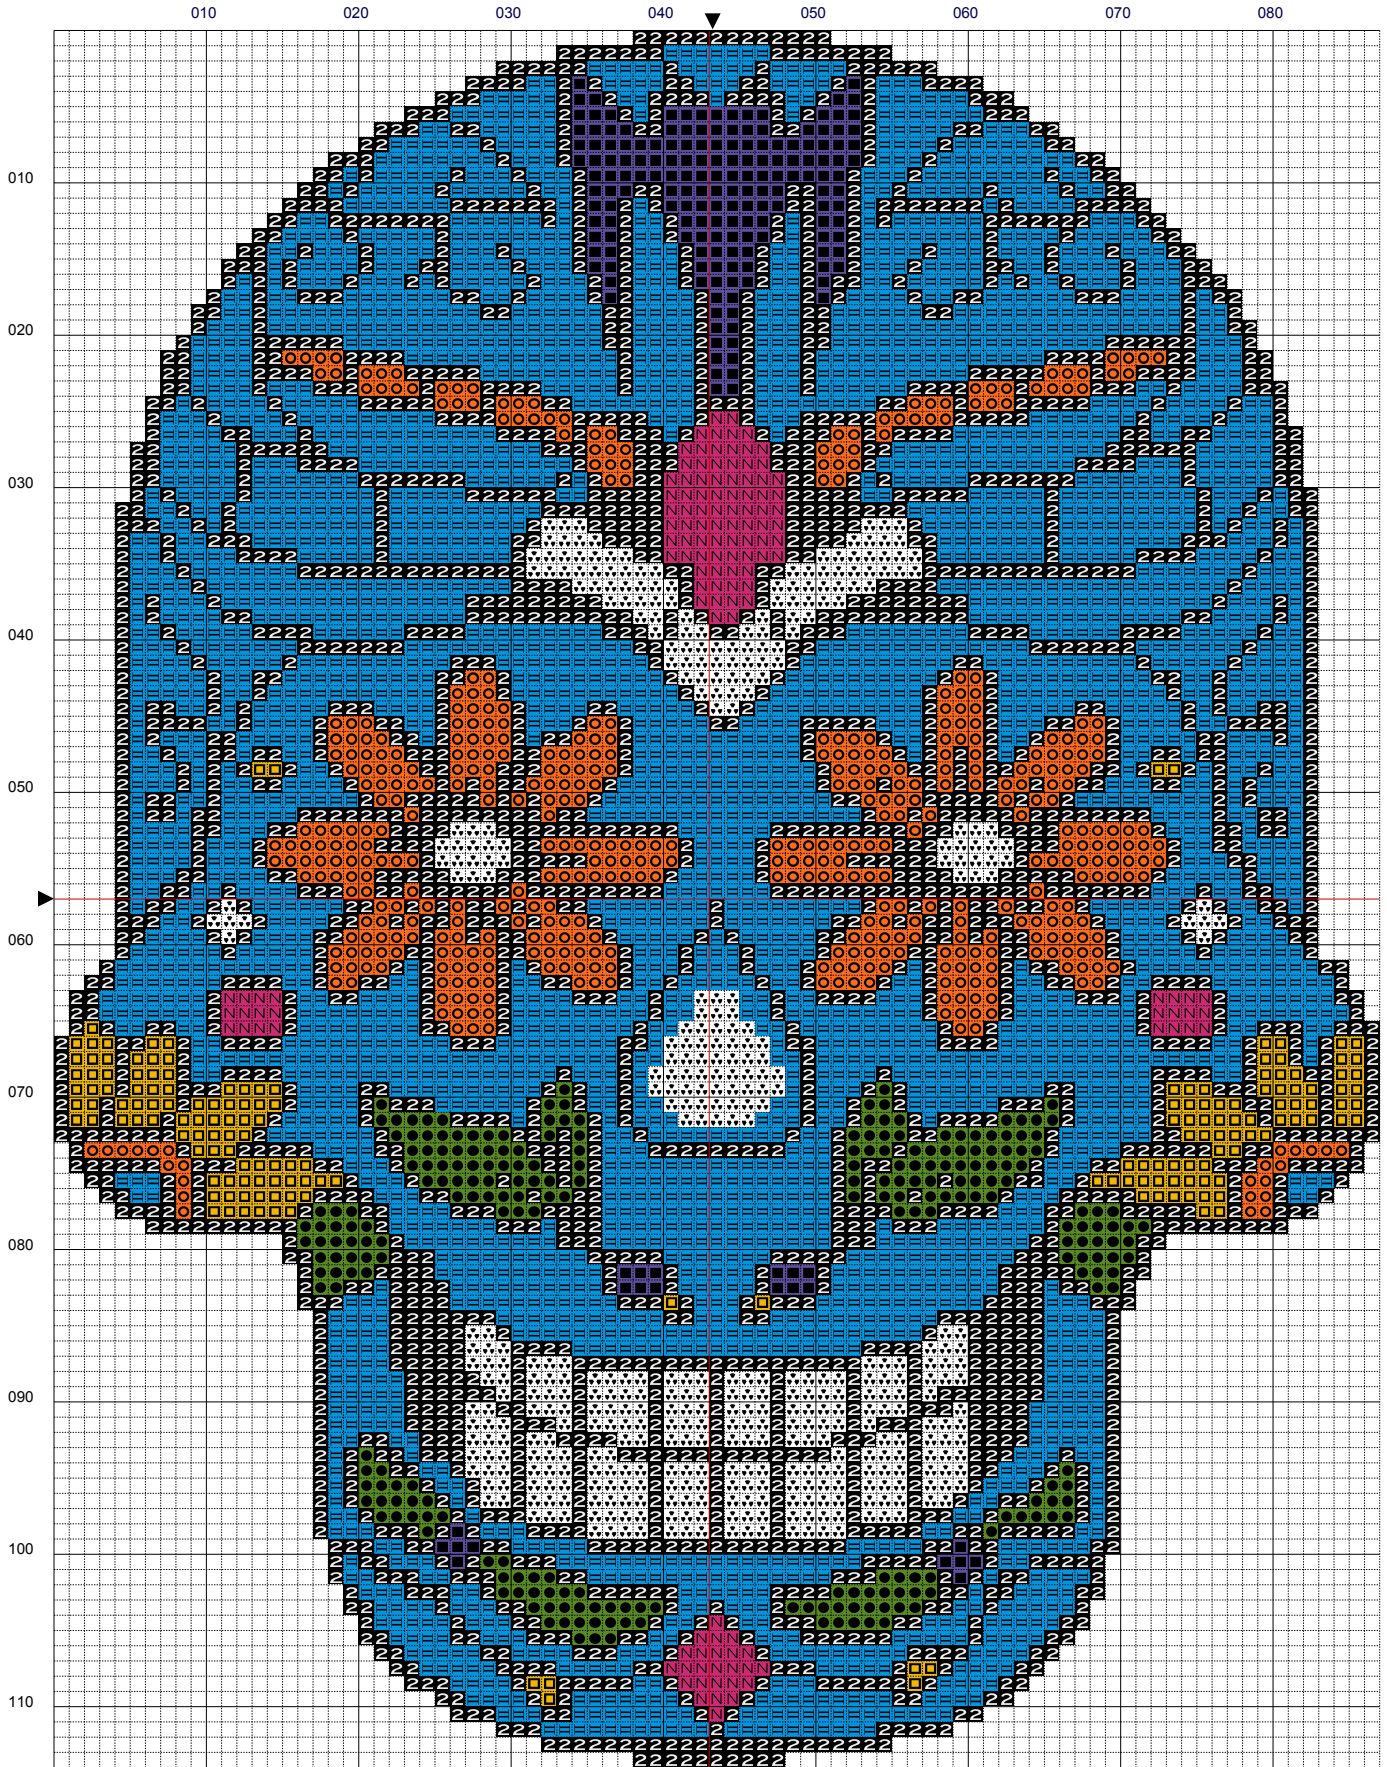

Sugar Skull

Sugar Skull

6.2 x 8.1 in. @ 14.0 stitch/in

	Number	Name:	Strands
	DMC B5200	Snow White	2
	DMC 310	Black	2
	DMC 3746	Blue Violet dark	2
	DMC 3805	Cyclamen Pink	2
	DMC 996	Electric Blue medium	2
	DMC 906	Parrot Green medium	2
	DMC 444	Lemon dark	2
	DMC 740	Tangerine (971)	2

Sugar Skull

Sugar Skull

6.2 x 8.1 in. @ 14.0 stitch/in

	Number	Name:	Strands
☩	DMC B5200	Snow White	2
2	DMC 310	Black	2
■	DMC 3746	Blue Violet dark	2
N	DMC 3805	Cyclamen Pink	2
▯	DMC 996	Electric Blue medium	2
●	DMC 906	Parrot Green medium	2
□	DMC 444	Lemon dark	2
○	DMC 740	Tangerine (971)	2

Sugar Skull

Sugar Skull