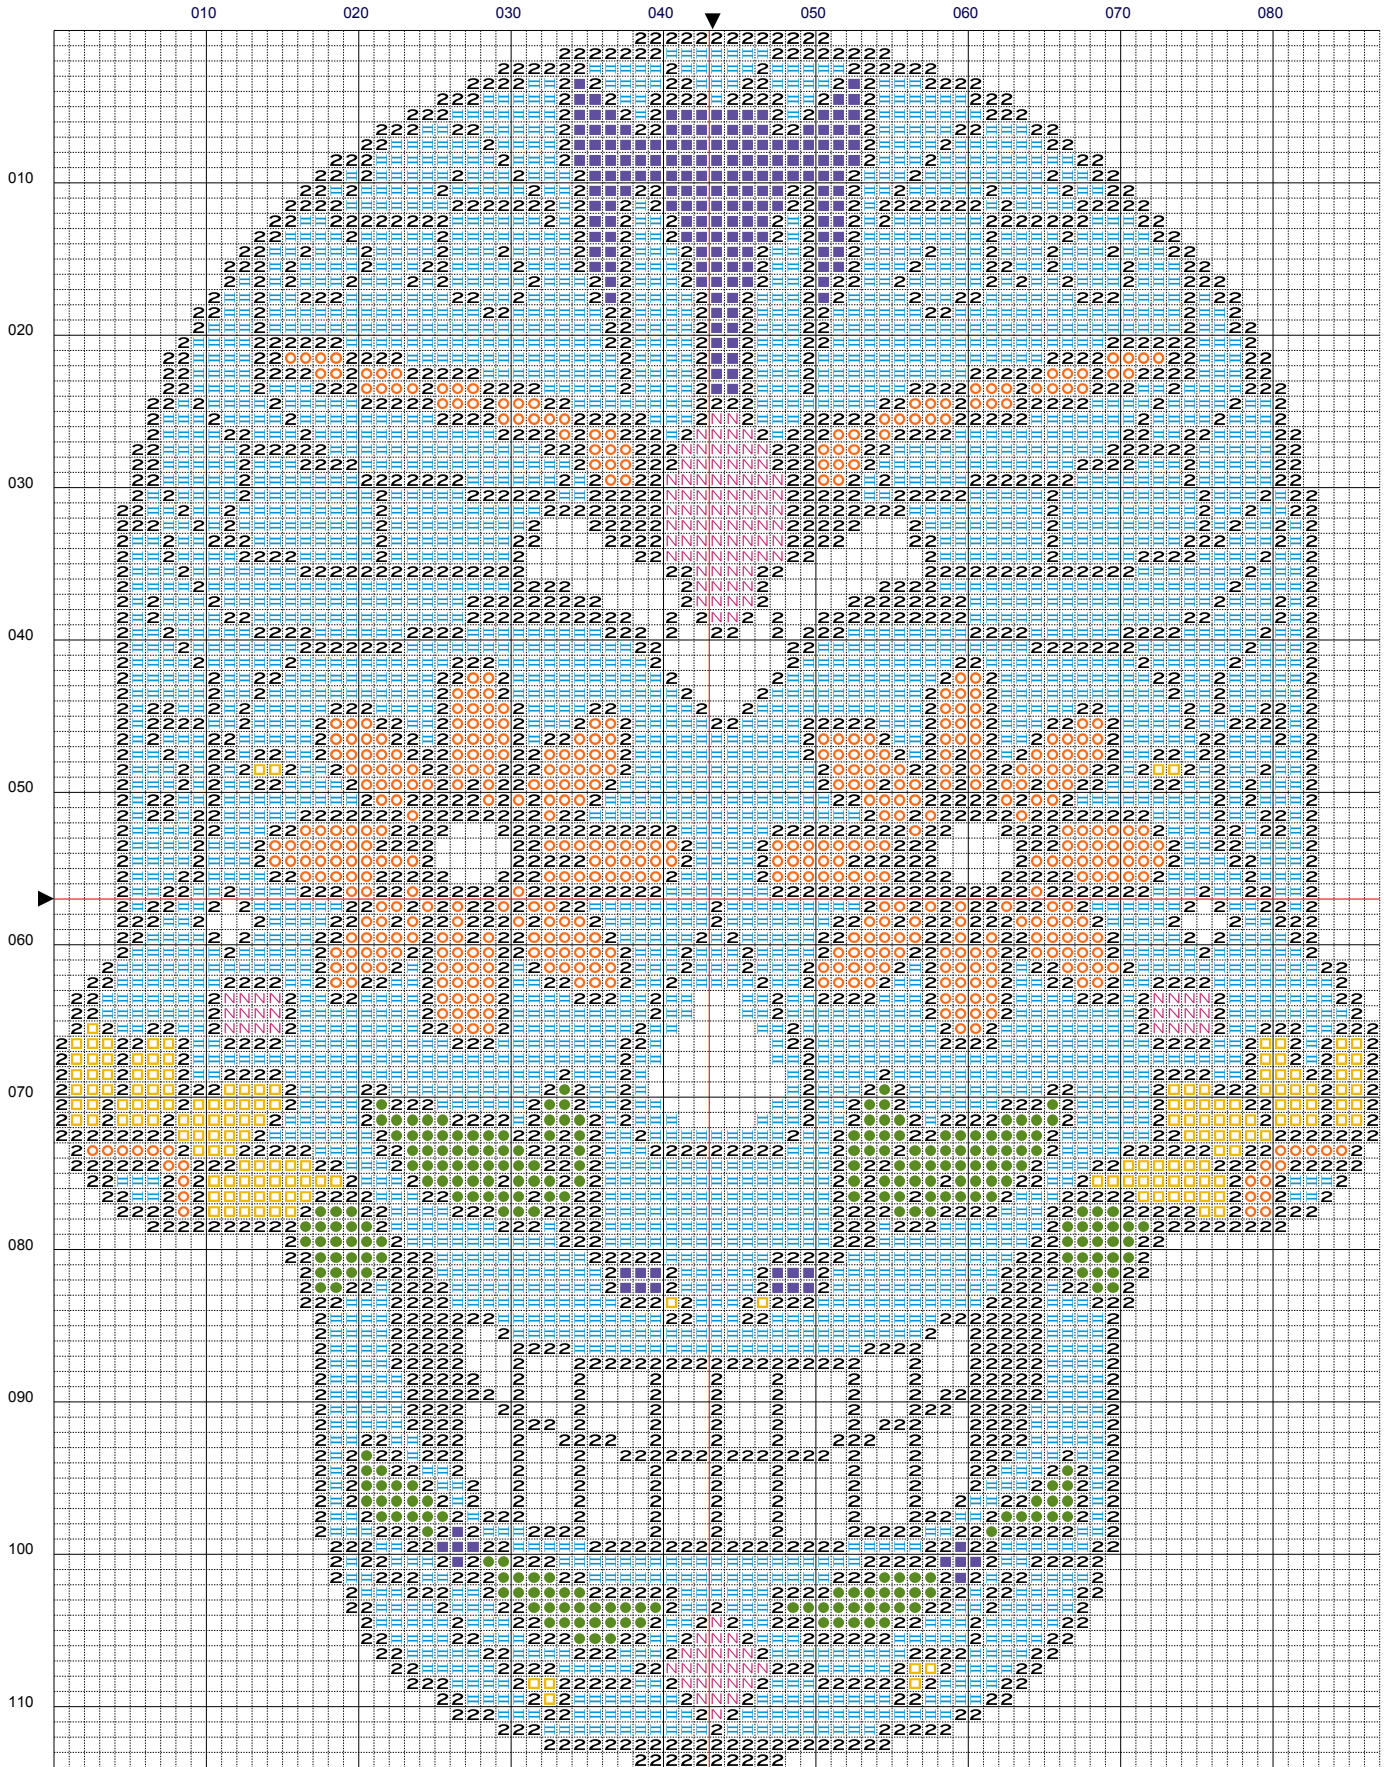

Sugar Skull

Sugar Skull

6.2 x 8.1 in. @ 14.0 stitch/in

	Number	Name:	Strands
	DMC B5200	Snow White	2
	DMC 310	Black	2
	DMC 3746	Blue Violet dark	2
	DMC 3805	Cyclamen Pink	2
	DMC 996	Electric Blue medium	2
	DMC 906	Parrot Green medium	2
	DMC 444	Lemon dark	2
	DMC 740	Tangerine (971)	2

Sugar Skull

Sugar Skull

6.2 x 8.1 in. @ 14.0 stitch/in

	Number	Name:	Strands
☩	DMC B5200	Snow White	2
2	DMC 310	Black	2
■	DMC 3746	Blue Violet dark	2
N	DMC 3805	Cyclamen Pink	2
▯	DMC 996	Electric Blue medium	2
●	DMC 906	Parrot Green medium	2
□	DMC 444	Lemon dark	2
○	DMC 740	Tangerine (971)	2

Sugar Skull

Sugar Skull